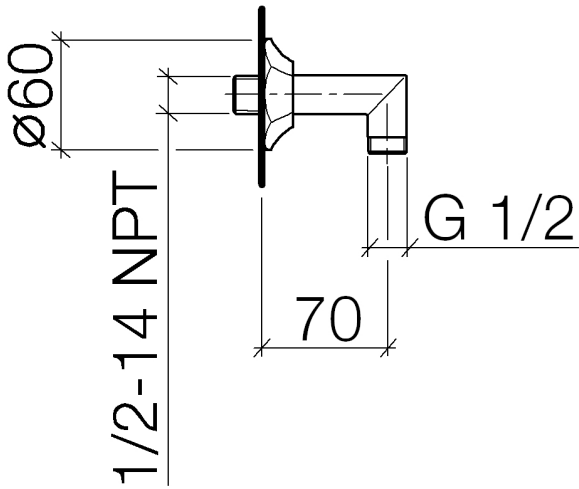

28 450 370

- 1/2" shower outlet
- rosette Ø 60 mm
- 1/2" connection

Intrinsic protection against back flow.

	Brushed Durabron (23kt Gold)	28 450 370-28
	Chrome	28 450 370-00
	Chrome	28 450 370-00 0010
	Brushed Platinum	28 450 370-06
	Brushed Platinum	28 450 370-06 0010
	Platinum	28 450 370-08
	Platinum	28 450 370-08 0010
	Durabron (23kt Gold)	28 450 370-09
	Durabron (23kt Gold)	28 450 370-09 0010
	Brushed Durabron (23kt Gold)	28 450 370-28 0010
	Brushed Dark Platinum	28 450 370-99
	Brushed Dark Platinum	28 450 370-99 0010

Recommended miscellaneous

- Concealed wall elbow -** 35 085 970 90
- max. recess depth 163 mm
 - min. recess depth 90 mm

28 450 370

Flow rate chart

Certificates

Belgaqua_21-381-
27_7.

28 450 370

Spare parts list

No.	Item Number	Name	Quantity used	Delivery time
1	09 27 37 003-28	rosette	1	20
2	90 14 10 026 00 90	seal	1	2
3	09 11 03 021-28	connection	1	20
4	90 23 01 040 00 90	back-flow preventer	1	2