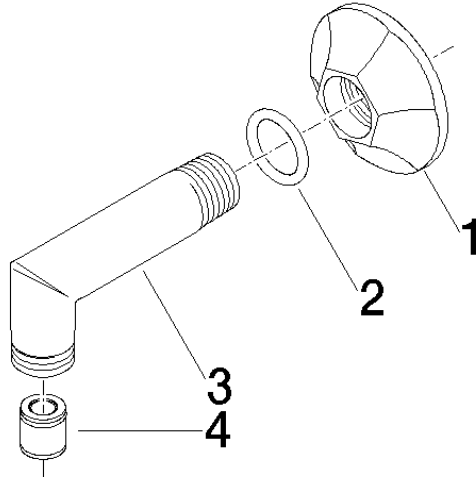

28 450 370

- 1/2" shower outlet
- rosette Ø 60 mm
- 1/2" connection

Intrinsic protection against back flow.

	Brushed Durabron (23kt Gold)	28 450 370-28
	Chrome	28 450 370-00
	Chrome	28 450 370-00 0010
	Brushed Platinum	28 450 370-06
	Brushed Platinum	28 450 370-06 0010
	Platinum	28 450 370-08
	Platinum	28 450 370-08 0010
	Durabron (23kt Gold)	28 450 370-09
	Durabron (23kt Gold)	28 450 370-09 0010
	Brushed Durabron (23kt Gold)	28 450 370-28 0010
	Brushed Dark Platinum	28 450 370-99
	Brushed Dark Platinum	28 450 370-99 0010

Recommended miscellaneous

- Concealed wall elbow -** 35 085 970 90
- max. recess depth 163 mm
 - min. recess depth 90 mm

28 450 370

Flow rate chart

Certificates

Belgaqua_21-381-
27_7.

28 450 370

Spare parts list

No.	Item Number	Name	Quantity used	Delivery time
1	09 27 37 003-28	rosette	1	20
2	90 14 10 026 00 90	seal	1	2
3	09 11 03 021-28	connection	1	20
4	90 23 01 040 00 90	back-flow preventer	1	2