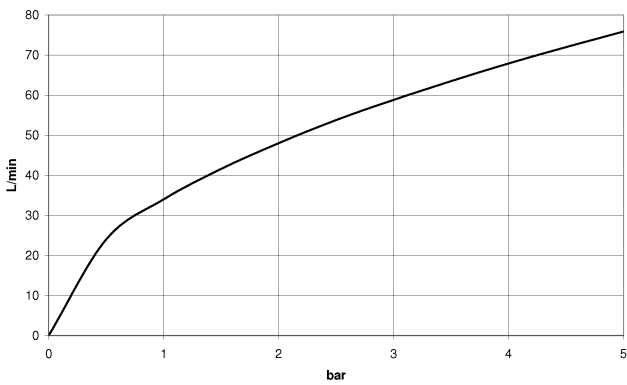

28 450 370

- 1/2" shower outlet
- rosette Ø 60 mm
- 1/2" connection

Intrinsic protection against back flow.

	Brushed Durabron (23kt Gold)	28 450 370-28
	Chrome	28 450 370-00
	Chrome	28 450 370-00 0010
	Brushed Platinum	28 450 370-06
	Brushed Platinum	28 450 370-06 0010
	Platinum	28 450 370-08
	Platinum	28 450 370-08 0010
	Durabron (23kt Gold)	28 450 370-09
	Durabron (23kt Gold)	28 450 370-09 0010
	Brushed Durabron (23kt Gold)	28 450 370-28 0010
	Brushed Dark Platinum	28 450 370-99
	Brushed Dark Platinum	28 450 370-99 0010

Recommended miscellaneous

- Concealed wall elbow -** 35 085 970 90
- max. recess depth 163 mm
 - min. recess depth 90 mm

28 450 370

Flow rate chart

Certificates

Belgaqua_21-381-
27_7.

28 450 370

Spare parts list

No.	Item Number	Name	Quantity used	Delivery time
1	09 27 37 003-28	rosette	1	20
2	90 14 10 026 00 90	seal	1	2
3	09 11 03 021-28	connection	1	20
4	90 23 01 040 00 90	back-flow preventer	1	2